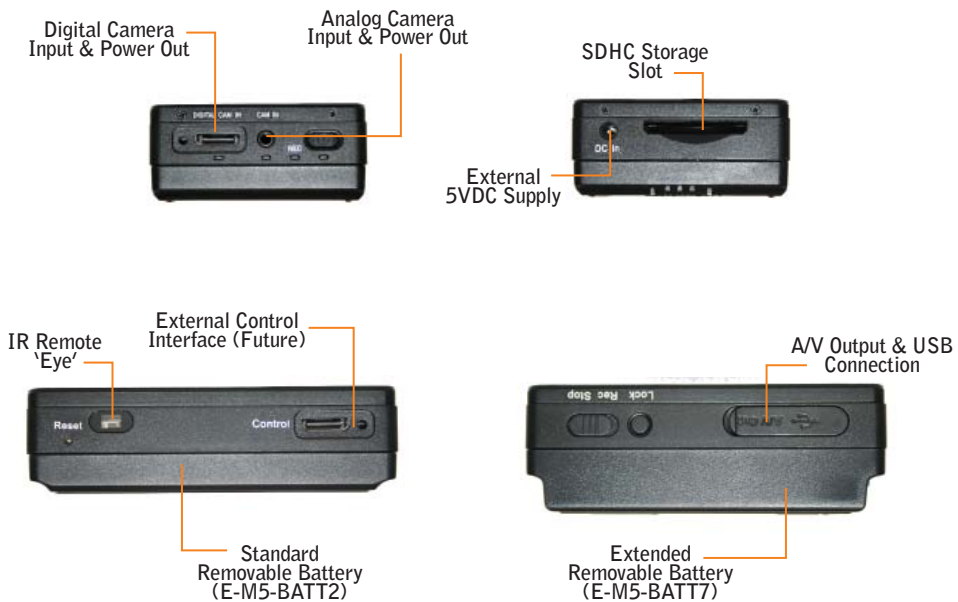

STORAGE

Video is recorded to a removable SD card. On a 32GB SD card, the DVR is able to store 9 hours of footage in 960P HD format (1280x960) or 18 hours of footage in VGA mode format (640x480).

RECORDING

MODEL	E-M5DVR-3
Video Input	1 x Composite Video (PAL/NTSC Auto) or 1 x Digital Video Input
Video Recording Image Format	320x240, 640x480, 720x480, 1024x768, 1280x720, 1280x960, 1920x1080
Video Recording Speed	Upto 30 fps (Adjustable from 1, 5, 10, 15fps, 25fps)
Video Compression:	H.264
Compatible Cameras	E-HEAD-CAM2, E-HEAD-CAM-MP2
Storage Type	SD Card Memory Slot (Upto 32GB SDHC)
Motion Detection:	Yes (Via Internal Software)
Audio Microphone	External via Cable Attached Microphone
Video Output	Yes (1 x AV output)
LCD Display	3" TFT (960x240)
Overall	Time/Date & Evidence Counter
PC Interface	USB 2.0
Battery	Removable 3.7 VDC 2200mA Li-Ion (Optional 4400mA)
Battery Life	±200 min (Standard Battery)
Dimensions (mm) & Weight	85 x 54 x 17 & 17g
External Power	5VDC @ 2.5A

E-HEADCAM-MP2

- 1280x720 Image Format (720P HD)
- 4.3mm Pinhole Lens
- Powered via the DVR
- 0.03 Min Lux
- Interchangeable Heads
- Wide Dynamic Range
- Size: 30 x 30 x 20mm
- Weight: 10g

E-M5DVR-3 & E-HEAD-CAM-MP2 CONFIGURATION

CONNECTIONS & CONTROLS

ACCESSORY ORDER INFO

MODEL	E-HEAD-CAM2	E-HEAD-CAM-MP2	E-M5-BATT7	E-M5-BATT2
Description	Analog 550TVL Pinhole Covert Camera with Button or Screw Head & Cable Attached Microphone	Digital 720P Megapixel 1280x720 Pinhole Covert Camera with Button or Screw Head & Cable Attached Microphone	4400mA Lithium-Ion Rechargeable Battery Pack	2200mA Lithium-Ion Rechargeable Battery Pack