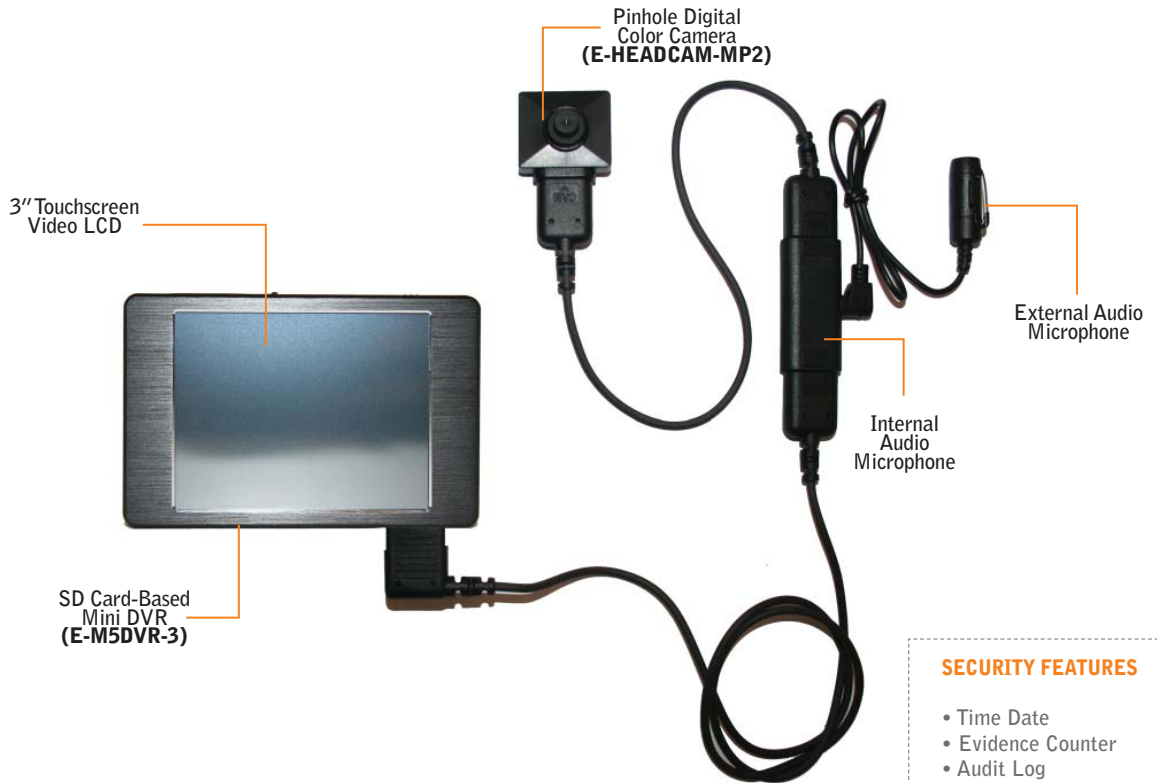

The E-M5DVR-3 recorders are easily configured by an on-screen-display touchscreen interface and has a single button for easy recording activation. With the single button activation, use of the recorder by non-technical operators is made easier. Internal software motion detection is a standard feature. When used in this mode, the DVR only records when there is movement in front of the camera. Configurable in the menu, the user can also configure the DVR for schedule activated recording, or continuous recording. A new function provides 15-30 seconds of pre-event or pre-motion recording. This useful setting records video before an event occurs or before the user presses the record button.

MODEL	E-M5DVR-3
Video Input	1 x Composite Video (PAL/NTSC Auto) or 1 x Digital Video Input
Video Recording Image Format	320x240, 640x480, 720x480, 1024x768, 1280x720, 1280x960, 1920x1080
Video Recording Speed	Upto 30 fps (Adjustable from 1, 5, 10, 15fps, 25fps)
Video Compression:	H.264
Compatible Cameras	E-HEAD-CAM2, E-HEAD-CAM-MP2
Storage Type	SD Card Memory Slot (Upto 32GB SDHC)
Motion Detection:	Yes (Via Internal Software)
Audio Microphone	External via Cable Attached Microphone
Video Output	Yes (1 x AV output)
LCD Display	3" TFT (960x240)
Overall	Time/Date & Evidence Counter
PC Interface	USB 2.0
Battery	Removable 3.7 VDC 2200mA Li-Ion (Optional 4400mA)
Battery Life	±200 min (Standard Battery)
Dimensions (mm) & Weight	85 x 54 x 17 & 17g
External Power	5VDC @ 2.5A

E-HEADCAM-MP2

- 1280x720 Image Format (720P HD)
- 4.3mm Pinhole Lens
- Powered via the DVR
- 0.03 Min Lux
- Interchangeable Heads
- Wide Dynamic Range
- Size: 30 x 30 x 20mm
- Weight: 10g

E-M5DVR-3 & E-HEAD-CAM-MP2 CONFIGURATION